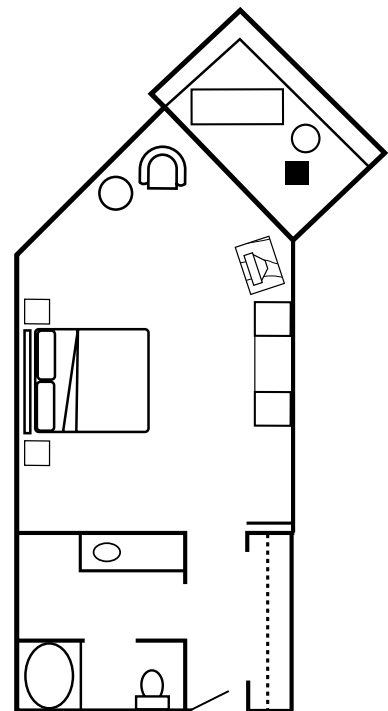

Resort Room

Regular Room

- Balcony or Lanai (Most Rooms)
- Golf or Garden View
- King or Double Beds
- Revive® Bed Package
- 300-Thread Count Sheets
- Marble Accents in Bathroom
- High-speed Internet Access
- Dual-line Phone
- Coffee Maker
- Iron/Ironing Board

Square Footage = 437

Resort Suite

1-Bedroom Suite

- Parlor Area (509 sq. ft.)
- Entry Foyer
- Wet Bar (Seats 3/Walk up)
- Accommodates 40 people for hospitality
- Adjoining Bedroom (490 sq. ft.)
- King or Double Beds
- Furnished Balcony or Patio
- 2 Bathrooms

Square Footage = 999